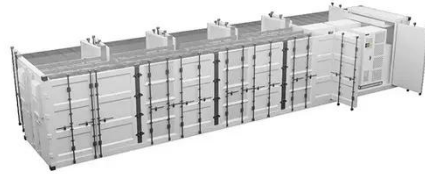

Coleman Air 1000 Watt Wind Turbine/Generator/Alternator/Mill W1000

The turbine is capable of producing over 1700 watts, but 1000 watts is all you should expect to see at wind speeds in the 26 to 28 MPH range. The rectifier is a separate unit and can be located anywhere ...