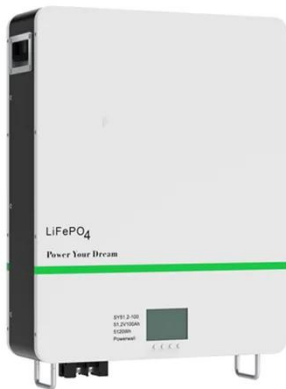

CellBlock Battery Storage Cabinets are a superior solution for the safe storage of lithium-ion batteries and devices containing them. Our practical, durable cabinets are manufactured from aluminum, and ...

Lithium Battery Storage

This state-of-the-art cabinet features multiple layers of advanced shielding, specifically designed to reduce the risks of battery fires and thermal runaway. This patent-pending design for our lithium-ion ...

Stationary Energy Storage , SBE Cabinet 1000 , Generac

The Generac SBE Cabinet delivers compact, modular energy storage in a cabinet-style configuration for tight spaces