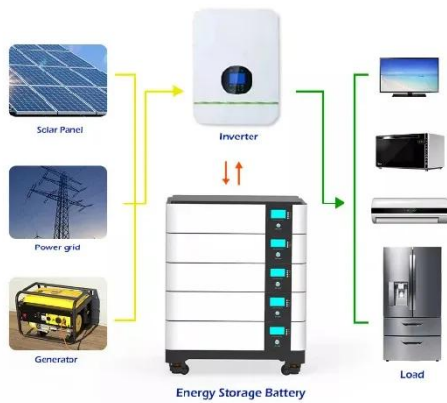

balance, and daily vitality. By reducing bloating, improving regularity, and boosting energy, it helps Americans feel lighter, ...

Energy Storage Enclosures/Cabinets , Modular Design to Meet ...

To meet customer requirements for firefighting equipment, Machan not only manufactures enclosures, but also fully considers customer requirements for firefighting equipment. This ensures that energy ...

All-in-One Energy Storage Cabinet & BESS Cabinets , Modular, ...

AZE's All-in-One Energy Storage Cabinet & BESS Cabinets offer modular, scalable, and safe energy storage solutions. Featuring lithium-ion batteries, smart BMS, and thermal management, they're ideal ...

Outdoor cabinet type energy storage system