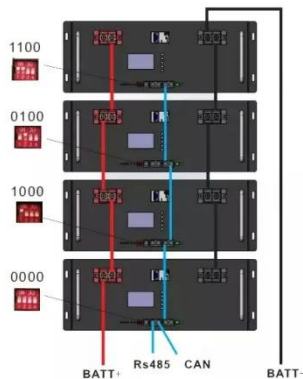

cabinet, 1200mm deep selection.