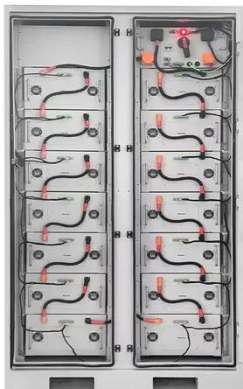

To Strive forward No Energy Waste