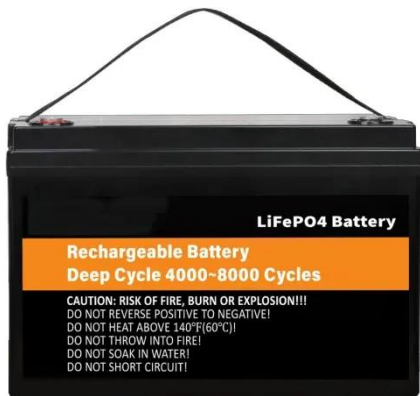

### **CATL Outdoor All-in-one Cabinet Energy Storage System 90kW ...**

o Support peak shaving, off-grid, Solar-Storage-Diesel mode; o Wide voltage range: 150V~750V, capacity configurable; o STS can be added to achieve seamless switching; Parameters: Max. ...