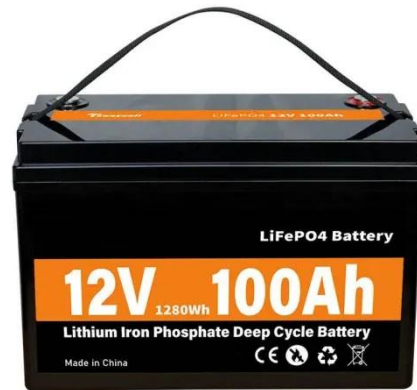

APM SP1500VDC12000W DC Source 1500V 21A 12000W 3U ...

APM SP1500VDC12000W Advanced High Power DC Source 12000W, rated voltage 1500V, rated current 21A, rack unit 3U, 3P-400V input, RS232/RS485/USB communication interface ...

Lab-Power LAB-DC1500-10/15 DC Power Supply 0-1500V 0-10A ...

The Lab-Power 19-Inch 3U Rack-Mountable Model LAB-DC 1500-10/15 is a 0-1500 Volt 0-10A 15kW CC,CV,CR and CP Industrial DC Power Supply. These Power Supplies use soft switching ...