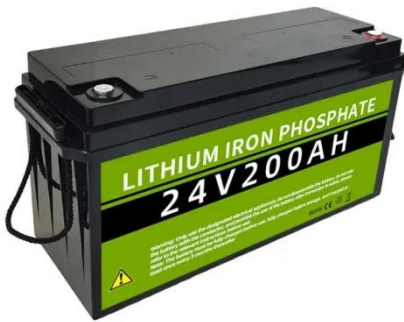

APM SP1500VDC12000W DC Source 1500V 21A 12000W 3U ...

APM SP1500VDC12000W Advanced High Power DC Source 12000W, rated voltage 1500V, rated current 21A, rack unit 3U, 3P-400V input, RS232/RS485/USB communication interface ...

Lab-Power LAB-DC1500-10/15 DC Power Supply 0-1500V 0-10A ...

The Lab-Power 19-Inch 3U Rack-Mountable Model LAB-DC 1500-10/15 is a 0-1500 Volt 0-10A 15kW CC,CV,CR and CP Industrial DC Power Supply. These Power Supplies use soft switching ...