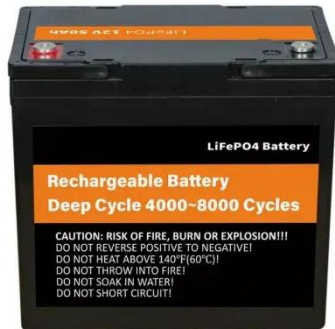

and is the

Tripp Lite SMART1500LCD 1500VA Rack Mount UPS Battery ...

Buy Tripp Lite SMART1500LCD 1500VA Rack Mount UPS Battery Backup, 900W, 8 Outlets, PWM Sine Wave, Short Depth 2U Rackmount UPS, AVR, LCD Screen: Uninterruptible ...