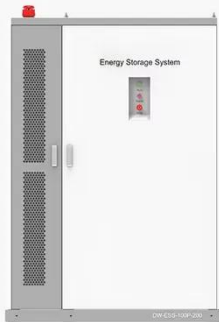

◆ PRODUCT INFORMATION ◆

- **BATTERY CAPACITY**
  50kWh-500kWh
- **DC VOLTAGE RANGE**
  400V-1000V
- **DEGREE OF PROTECTION**
  IP54
- **OPERATING TEMPERATURE RANGE**
  -10-50°C

1500V network cabinet for charging stations

6U Wall Mount Network Server Cabinet, 15.5" Deep, Server Rack Cabinet Enclosure, 200 lbs Max. Ground-mounted Load Capacity, with Locking Glass Door Side Panels, for IT Equipment, A/V Devices.

Custom Battery Smart Swap Station Manufacturer

These cabinets are designed to store and manage lithium-ion batteries used in electric vehicles, allowing for quick and efficient battery swapping as an alternative to traditional charging methods.