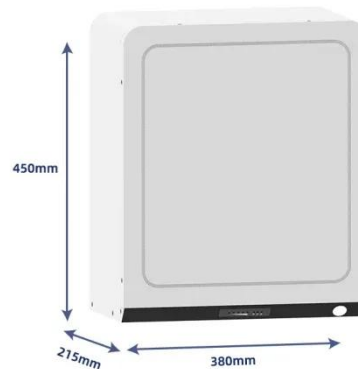

150 watt Solar Panel: How Many Amps (Specifications, Power Output

AC vs DC Watts 150 Watt Solar Panel Specifications Average Solar System Output During Peak Sun Hours What Size Charge Controller For 150W Solar Panel? What Can A 150 Watt Solar Panel Run? What Size Battery For 150 Watt Solar Panel? What Size Inverter For 150 Watt Solar Panel? Keep Reading Choose the inverter size according to your battery's C-rating or the number of total load you'd need to run. When selecting the size of an inverter, there's a rule of thumb to add an extra 20% to the total