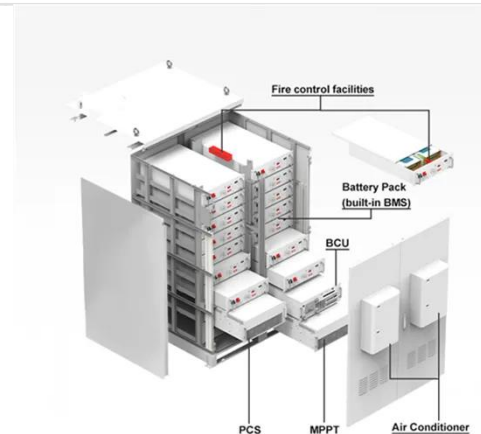

150 Watt Pure Sine Wave Power Inverter, 24V DC to 220V AC

Featuring high-end chips and MOSFETs with multiple intelligent protections. Aluminum housing ensures efficient heat dissipation and durability. Compatible with 110V or 220V power sources, 150W pure ...