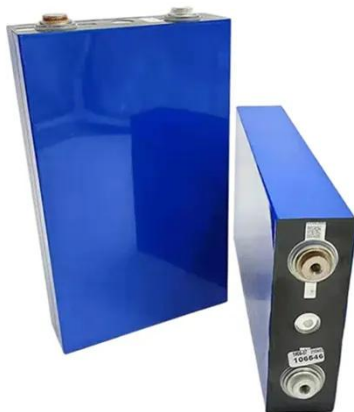

Outdoor Photovoltaic Energy Cabinet, Base Station Energy Storage

These cabinets are ideal for outdoor base stations in remote, mountainous, or desert regions, especially where grid power is absent, unstable, or costly. They are also used for border security, relay towers, ...