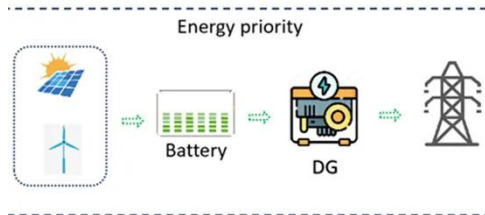

Namkoo NKB Series 215kwh commercial & industrial energy storage system adopts the all in one design concept. The cabinet is integrated with battery management system (BMS), energy ...

Does anyone Know anything about Brandon MB? Sorry I couldnt

Here's a link showing the coordinates to Brandon, MB, containing the 100th meridian. The name "Landmark" was apparently chosen at random in 1920, so