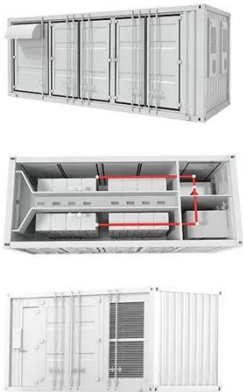

Dawnice 200kWh Battery Storage Systems

The outdoor cabinet-type photovoltaic storage system, boasting a power rating of 100kW/200kWh, seamlessly amalgamates energy storage batteries, PCS, power distribution, ...