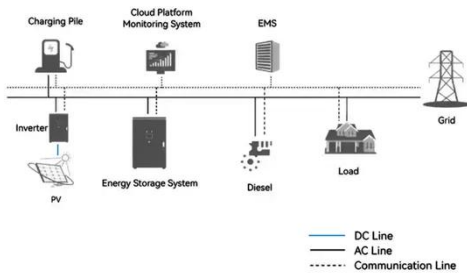

System Topology