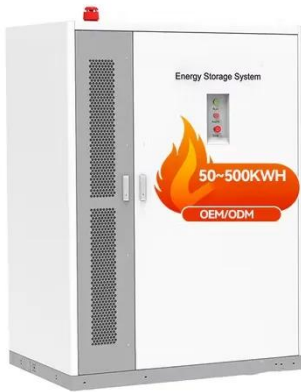

From Go Power's Industrial line, this mid-sized pure sine inverter provides up to 1500W at 100-120 VAC output from a 24V battery system. With a sleek, low-profile, and UL 458 certification, the GP-ISW ...

1500-Watts 24-Volt DC to 110-Volt AC Power Inverter

1500-Watts 24-Volt Inverter. This heavy duty inverter plugs directly to a 24-Volt DC battery to power laptops, televisions, gaming consoles and other electronics and small appliances in your vehicle.

24V to 120V DC to AC Power Inverter 1500W Pure Sine Wave

Full power rated power and double the surge power. 1500W rated power, 3000w surge power for a few milliseconds. 1500w 24v to 120v 60hz us plug type B. Big and clear MCU LED ...

TS Series Pure Sine Inverter With 24VDC Input & 1500W AC Output

Provides 1500W of continuous sine wave power and 3-second surge power up to 2250W DC-AC inverter system designed with advanced power electronic and