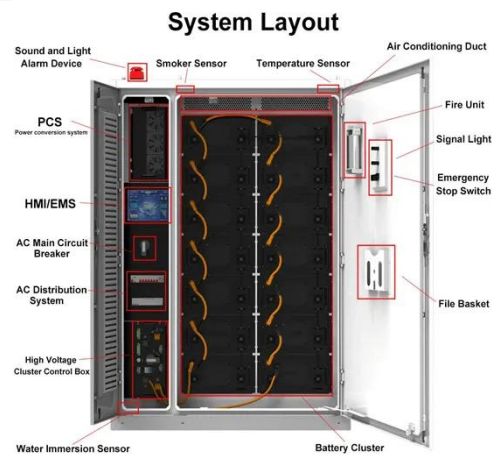

Best 300 Watt Power Inverters for Solar Panels: Portable and Efficient

These considerations will help select the most suitable 300 watt power inverter integrated with solar panels for your unique energy needs, whether off-grid, emergency backup, or everyday use.