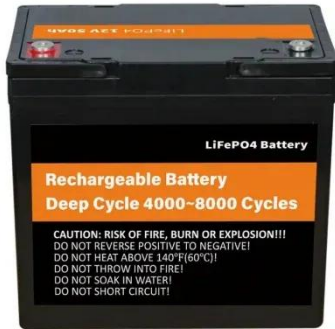

300W inverter connected to 12v 7a

300W inverter connected to 12v 7a

POWERinvert 300W , OSRAM Automotive

Perfect for business trips, road trips, and holidays, this inverter supports devices up to 300W, such as laptops. It features a high-power 2.1A USB socket, ideal for charging smartphones and tablets.

300-Watt Battery Powered Inverter

Yes, this inverter can be connected to any 12V battery, it will work while battery is being charged by the solar panel. It should run any appliance or a combination of 2 appliances, that consumes less than ...

300 Watt Pure Sine Wave Inverter , 12VDC-120VAC , PST-300-12

This high efficiency DC-AC inverter converts 12 Volts DC to 300 Watts of pure sine-wave AC power at 120 Volts, 60 Hz. The unit comes with detachable cable with 12V plug adaptor and cable with battery ...

300 Watt 12V Pure Sine Wave Inverter SP-PS300

Spartan Power 300 Watt Pure Sine Wave DC to AC power inverter has a USB port, LED display and one outlet. This comes

with a cig lighter & alligator cables.

To Strive forward No Energy Waste