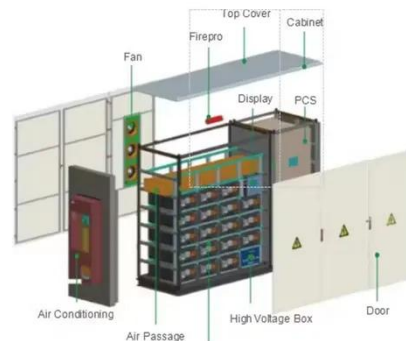

1. **European Warehouse**

   7-15 days Delivery
   ONE-STOP SOLUTION
2. 65kWh 30kW
   - 130kWh 30kW
   - 130kWh 60kW

11 Best Car Power Inverters of 2025 With 300W Power for Reliable

A comprehensive guide to the 11 best car power inverters of 2025 with 300W capacity, ensuring reliable charging for all your travel needs--discover which one suits you best.

Amazon : 300 Watt Inverter

300W Power Inverter DC 12V to 110V AC Car Converter, with 2 AC Outlets& Dual USB Ports, AC Outlet for Laptop/TV, USB for Phone iPad, for Car RV Truck Camping Emergency Road Trips