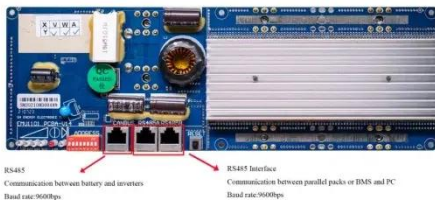

11 Best Car Power Inverters of 2025 With 300W Power for Reliable

A comprehensive guide to the 11 best car power inverters of 2025 with 300W capacity, ensuring reliable charging for all your travel needs--discover which one suits you best.

300-Watt Battery Powered Inverter