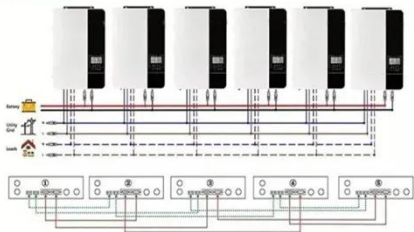

4000W PURE SINE WAVE POWER INVERTER OFF GRID SOLAR ...

Used once to test solar panel equipment so it's like new. Connection cables sold in separate listing.