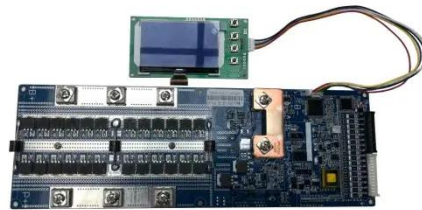

4000W PURE SINE WAVE POWER INVERTER OFF GRID SOLAR ...

Used once to test solar panel equipment so it's like new. Connection cables sold in separate listing.