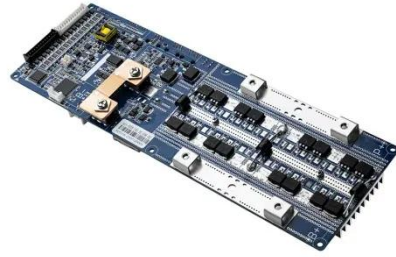

400w 12v inverter

400w 12v inverter

Ampeak 400W Car Power Inverter (DC 12V to AC 110V)

Experience portable power on the go with Ampeak's 400W Power Inverter! Convert DC to AC effortlessly, delivering 400 watts of reliable energy for your devices. Stay charged and connected ...

Cobra PURE SINE 400W

The PURE SINE 400W Power Inverter with Fast Charge USB is perfect for pro drivers, travelers, campers, and more who want to power medical devices like CPAP machines or sensitive electronics ...

Compact & lightweight, the NTX 400W 12V Pure Sine Power Inverter delivers high power performance at an affordable price.

PowerDrive 400 Watt Power Inverter 12V Dc to 110V Ac with 2 Outlets ...

Enjoy the conveniences of home while on the road with the PowerDrive 400W power inverter able to power AC devices rated up to 400 watts with continuous power. Use this battery inverter to run your ...

400W Pure Sine Wave Power Inverter

Powerful DC to AC Inverter: Converts 12V DC from your car into 110V AC,

providing 400W of continuous DC to AC power and 800W peak surge during load start-up. The advanced pure sine wave