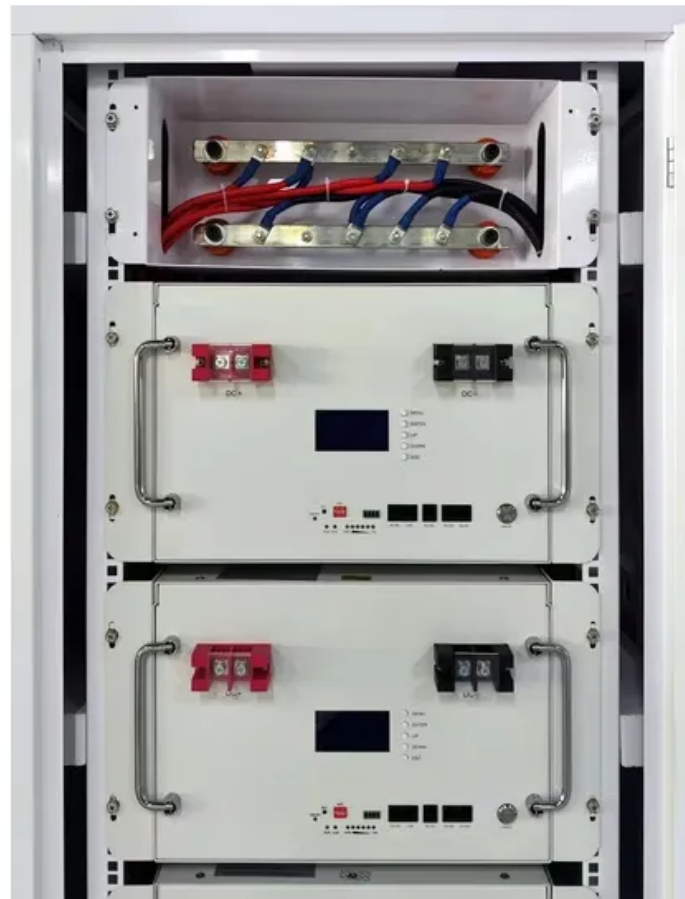

# 410w photovoltaic panel specifications and dimensions

## 410w photovoltaic panel specifications and dimensions

---

### Trina Solar DE09 Vertex 410+

The new Vertex S 410W module is perfectly designed to fulfill power, efficiency, size, weight, appearance, mechanical load, reliability requirements of rooftop application! Best balance of power ...