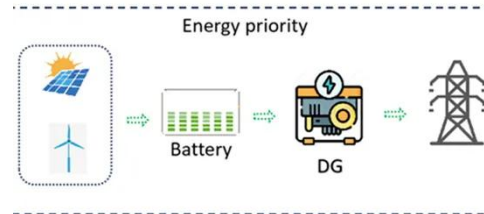

Prefabricated IT Data Hall, 500kW, 97 Racks, Perimeter CW Cooling ...

Prefabricated Modules are designed and built to precise specifications in a controlled factory environment and utilize DCIM software which results in improved reliability and a more predictably ...