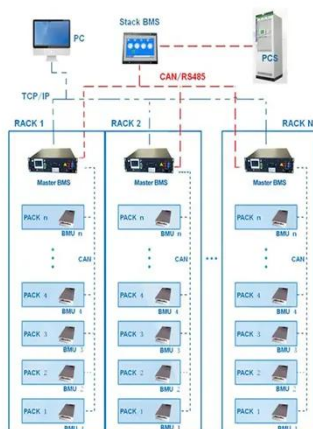

BMS Wiring Diagram