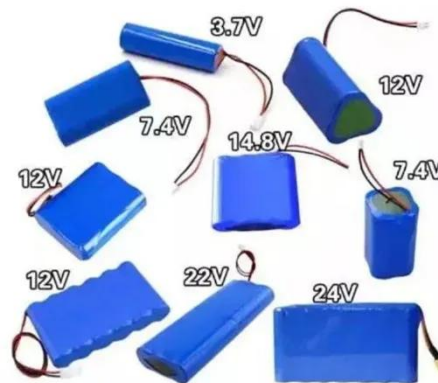

Solar Panels at Tractor Supply Co.

Solar Panels at Tractor Supply Co. Buy online, free in-store pickup. Shop today!

Solar Panel Global Database, ENF Photovoltaic Directory

A global solar panel directory with advanced filters that lets you review and compare panels. Pictures, datasheets,