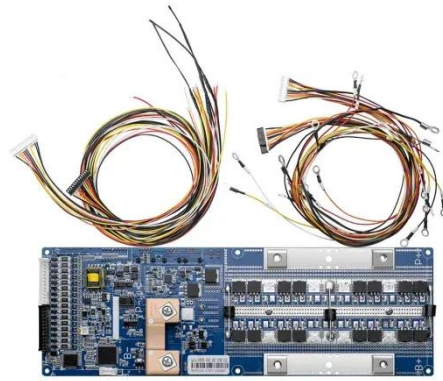

Mononucleosis (Mono or the Kissing Disease)

Viruses -- most often Epstein-Barr virus (EBV) -- and certain infections cause the illness. Mono is sometimes called "the kissing disease" because it spreads easily through bodily fluids like saliva.