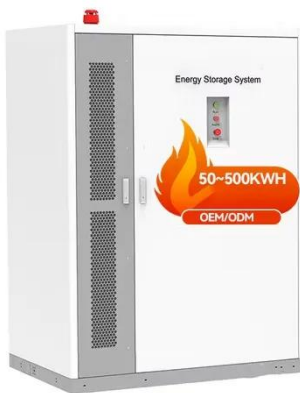

Perfect for housing your 5G network, AZE's outdoor cabinets are ideal for outdoor use, durable enough to withstand many different environments and levels of abuse. Our cabinets are designed for a ...