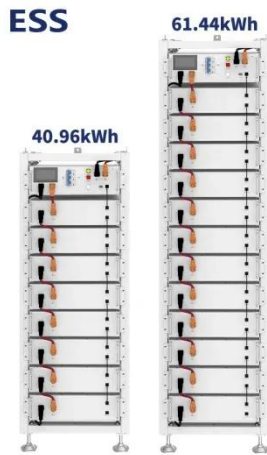

kitchens, full bathrooms, and living areas. Fifth-wheel: If you have a truck capable of ...

Shop New & Used Travel Trailers for Sale , Camping World

TRAVEL TRAILERS For Sale Camping World has more than 15,000 towable RVs available, including new and used Travel Trailers. These RVs have many floor plans available and range from small ...

114KWh ESS

Lightweight Campers that Just About Any Tow Vehicle Can Pull

Explore top lightweight campers for easy towing, from teardrop trailers to compact travel trailers. Find the perfect fit for your adventures.

Bi-directional AC/DC Solution for Energy Storage

Often combined with solar or wind power Bidirectional AC-DC converter and bidirectional DC-DC converter to control