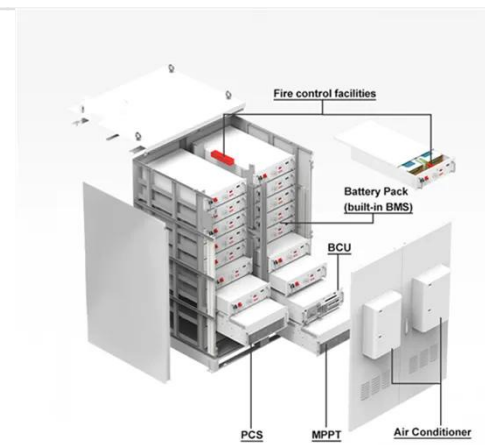

16kw Deye Hybrid 600w Longi Model , PDF , Solar Panel

This document contains a single line diagram and notes for a solar panel electrical installation. The diagram shows two strings of 10 solar panels each connected to a 16kW hybrid inverter. It then ...