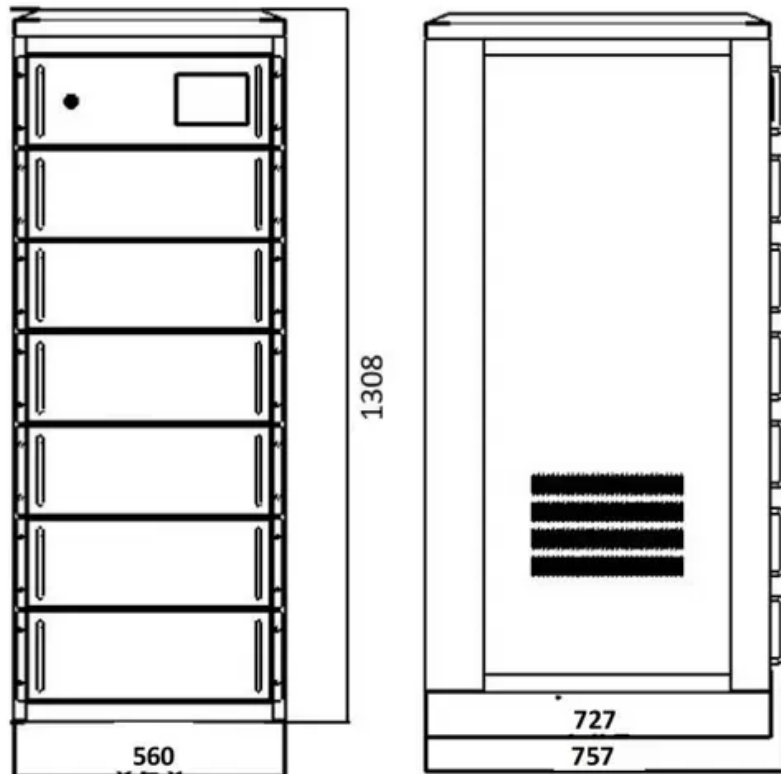

60kW solar energy storage cabinet lithium battery inverter

60kW solar energy storage cabinet lithium battery inverter

60kW Sol-Ark 3-phase hybrid On-Off-Grid solar inverter battery ...

The single unit operates as a power inverter, battery charger, auto-transfer switch, system monitor and connection box that will minimize utility grid dependence and optimize the balance between battery ...