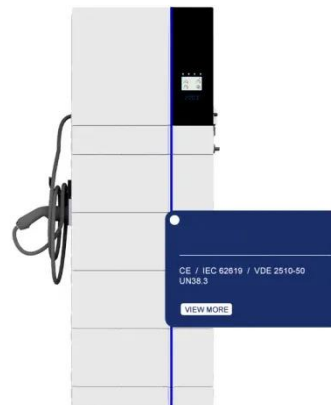

Sol-Ark 60 kWh 480V Lithium Iron Phosphate Battery Bank (Indoor ...

The Sol-Ark 60kW Lithium BESS provides high-performance energy storage, perfect for large commercial and industrial systems. It integrates with solar and wind energy sources, ensuring a ...