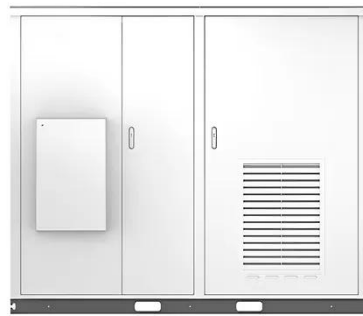

Container Energy Storage System

The system is divided into 1 cluster, which is neatly and evenly distributed on both sides of the energy storage cabinet. Each cluster of batteries consists of 8 standard battery boxes and 1 high-voltage box.