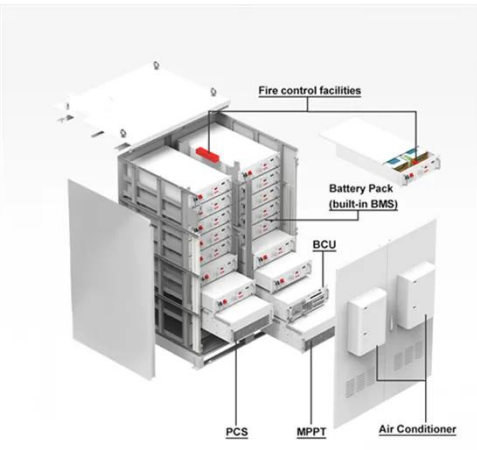

## Timbu Hotel uses photovoltaic energy storage container for

Solar panels will produce energy during the day to self consumption and charge battery. The energy storage system will output energy to power supply the load during the night.

## East Timor Cabinet Energy Storage System Project: Powering a

Discover how East Timor's groundbreaking energy storage initiative addresses electricity challenges while creating opportunities for renewable energy integration. Explore technical insights, regional ...

## SolaX ESS-AELIO , C& I Energy Storage ESS Cabinet , 50kW/60kW

With support for 200% PV oversizing and a maximum 40A DC input current, the Hybrid ESS Cabinet ensures high

throughput for large-scale solar integration. Global MPP scanning maximizes energy ...

## Container Energy Storage System

The system is divided into 1 cluster, which is neatly and evenly distributed on both sides of the energy storage cabinet. Each cluster of batteries consists of 8 standard battery boxes and 1 high-voltage box.