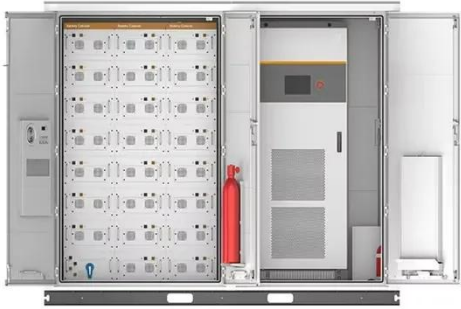

690W photovoltaic panels

690W photovoltaic panels

Sunpal Bifacial Double Glass 680W 690W 700W Solar ...

Designed for versatility, BiMAX6 modules offer flexibility in design ...

Trina Solar TSM-690NEG21C.20

690W 700W Solar Module For ...

Designed for versatility, BiMAX6 modules offer flexibility in design and application for both residential and commercial installations, especially for large-scale solar project or the roofs with limited space.