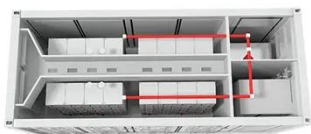

Impress RLB-12V 80Ah LiFePO4 Battery Pack

Most customers choose this 12v 80ah lithium-ion battery power backup for ...

12V 80AH Lithium Ion Battery , Lithium Battery Company

The 12V 80AH LiFePO4 Battery Pack with Smart BMS is a high-performance energy storage solution designed for applications requiring reliable and efficient power delivery.