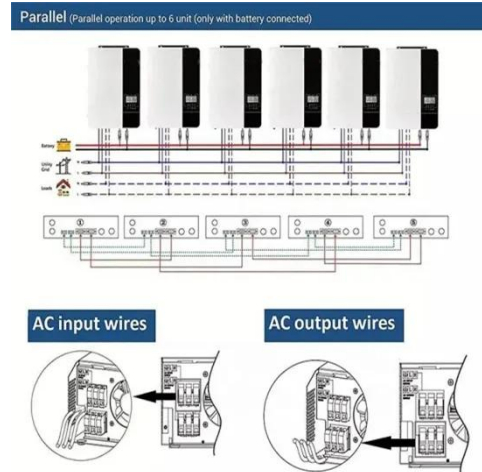

Box

The program includes a new base station and the stock of base station transformation two parts, respectively, for the two types of use of the environment, put forward the efficient power distribution, ...