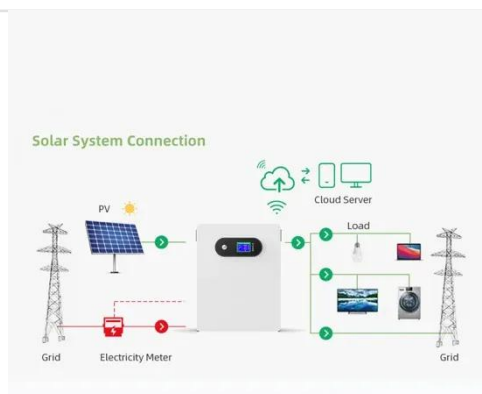

Insulation , Reliable Telecom Power

Durable outdoor cabinet with air conditioning and insulation. Provides ideal protection for telecom and power equipment in harsh environments.

Weatherproof Outdoor Electrical Enclosures , Durable Outdoor ...

An outdoor telecom enclosure is a specialized cabinet designed to house and protect telecommunications equipment in outdoor environments. These enclosures ensure that critical ...

NEMA-Rated Outdoor Telecom Cabinets Enclosures , AZE

These weatherproof indoor/outdoor telecom cabinets are modeled after proven designs, and they are customizable to meet your needs. We can build to your specifications or take your requirements and ...

after-sales service for 40kwh outdoor cabinets , etrailer

Explore the myriad of after-sales service for 40kwh outdoor cabinets options, with