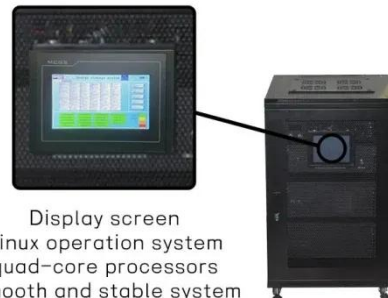

Solar Storage Container Solutions

1000kW Bidirectional battery inverter, can be used alone or with solar charge controllers and other accessories for different application scenarios. Perfect for grid support, commercial and industrial ...