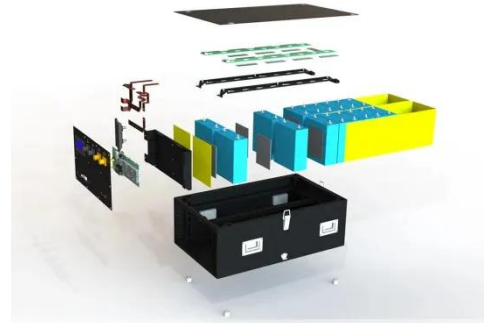

Double panelled, robust and sturdy aluminium extruded framework; Estap's outdoor enclosures designed to provide maximum protection against environmental factors, vandalism, EMC and extreme ...