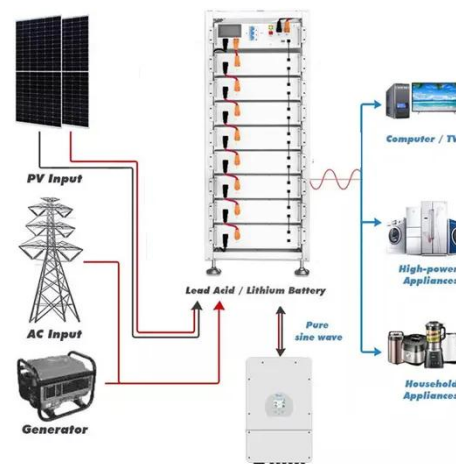

LZY Energy Storage Products

LZY Energy photovoltaic water pumping system delivers efficient, automated, diesel-free irrigation in remote areas. This low-voltage power distribution enclosure is designed to provide safe management ...