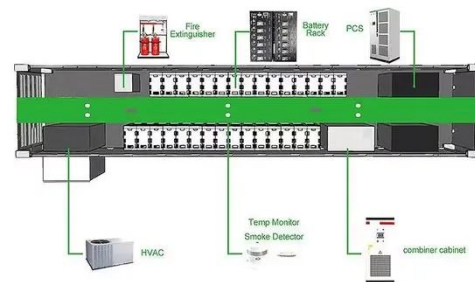

outdoor cabinet

It adopts intelligent temperature control and modular structure, supports flexible expansion and remote monitoring, integrates multiple safety protections, and can be efficiently used in scenarios such as ...