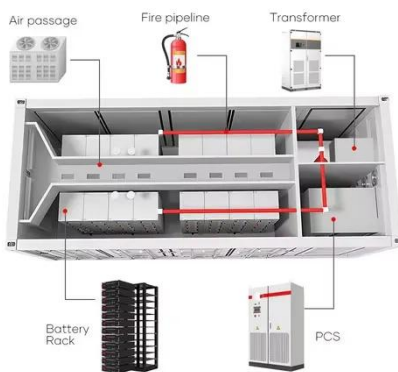

INTEGRATED DESIGN
EASY TO TRANSPORT AND INSTALL,
FLEXIBLE DEPLOYMENT

LIEBERT RDC POWER DISTRIBUTION CABINET , ICEENG ...

Fixed-type photovoltaic energy storage cabinet for juba power station The Juba Solar Power Station is a proposed 20 MW (27,000 hp) in . The solar farm is under development by a consortium comprising of ...

Outdoor Cabinet Energy Storage System

Product Features: Standardized structure

design, menu-type function configuration, photovoltaic charging module, a parallel off-grid switching module, power frequency transformer, and other ...

Off-grid energy storage cabinet for solar power generation

Off-grid energy storage cabinet for solar power generation -- PWM inverter technology, quasi-sine wave output, stable power supply.

Battery Enclosures & Cabinets