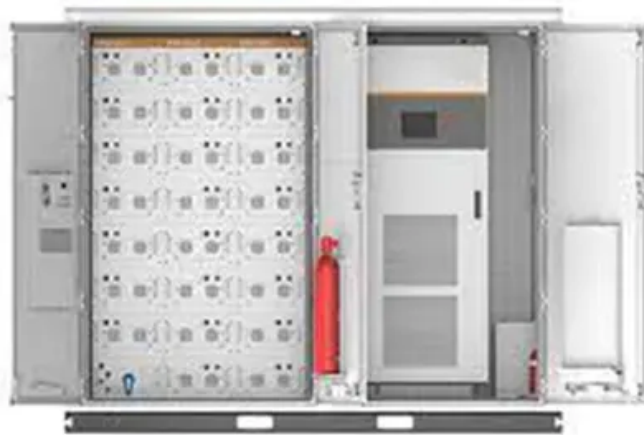

Base station power is cut off