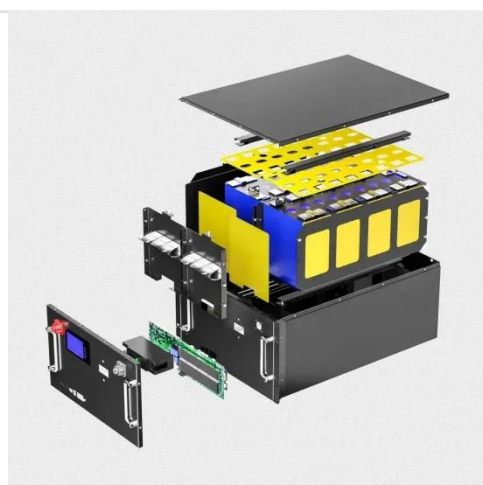

Base station with energy storage

Base station with energy storage

Energy Storage Equipment, Energy storage solutions, Lithium battery

To cope with the problem of no or difficult grid access for base stations, and in line with the policy trend of energy saving and emission reduction, Huijue Group has launched an innovative ...

Strategy of 5G Base Station Energy Storage Participating in

This paper proposes a control strategy for flexibly participating in power system frequency regulation using the energy storage of 5G base station. Firstly, the potential ability of ...

Base Station Energy Storage System Design: Powering Connectivity ...

This article explores cutting-edge solutions in base station energy storage system design, offering actionable insights for telecom engineers, infrastructure planners, and renewable energy integrators.

A base station energy storage power station refers to a facility designed to store energy generated from various renewable sources and supply it efficiently to power base stations, typically ...

What is the role of a base station energy storage