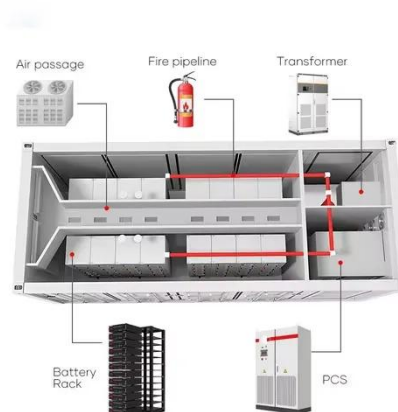

Base Station Energy Storage System Design: Powering Connectivity ...

This article explores cutting-edge solutions in base station energy storage system design, offering actionable insights for telecom engineers, infrastructure planners, and renewable energy integrators.

Revolutionising Connectivity with

Reliable Base Station Energy Storage

Discover how base station energy storage empowers reliable telecom connectivity, reduces OPEX, and supports hybrid energy.

What is a base station energy storage power station , NenPower

A base station energy storage power station refers to a facility designed to store energy generated from various renewable sources and supply it efficiently to power base stations, typically ...

What is the role of a base station energy storage

This article first introduces the energy depletion of 5G communication base stations (BS) and its mathematical model. Secondly, it introduces the photovoltaic output model, the power model

Base Station Energy Storage: The Unsung Hero of the World Power Grid