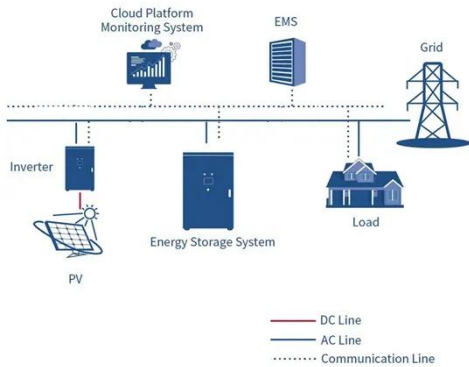

discharge cycles, ensuring consistent power delivery. Featuring a high compatibility BMS, it enables seamless

...

125kVA/215kWh BESS Air-Cooling Outdoor Energy S

The 125kVA/215kWh Air-Cooling Outdoor BESS Cabinet integrates a high-safety LiFePO4 battery system, 125kVA PCS, and intelligent BMS in a compact outdoor cabinet. With IP54 protection and air ...

Outdoor IP54 Solar Energy Storage Battery Cabinet AC/DC ...

Outdoor IP54 Solar Energy Storage Battery Cabinet AC/DC 250kwh, 500kwh, 1mwh, 2mwh 6000 Cycles All in One Commercial Lithium Battery Bess Container, Find Details and Price ...

Sunpal BESS Outdoor Cabinet Storage 100KW 100KWh 50kva All in One Solar

EMS-- Manage your battery efficiently and extend its service life; 7. Outdoor waterproof cabinet, IP54 waterproof,