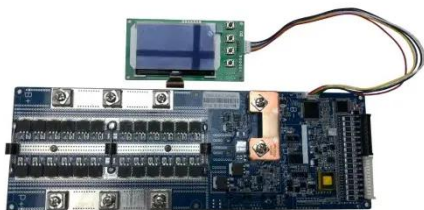

125kVA/215kWh BESS Air-Cooling Outdoor Energy S

The 125kVA/215kWh Air-Cooling Outdoor BESS Cabinet integrates a high-safety LiFePO4 battery system, 125kVA PCS, and intelligent BMS in a compact outdoor cabinet. With IP54 protection and air ...