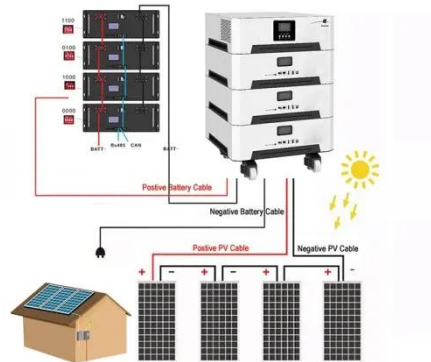

Generac PWRcell Battery Cabinet

Whether for backup power or smart energy management, the PWRcell battery has power and capacity options for every need, without sacrificing flexibility or function.