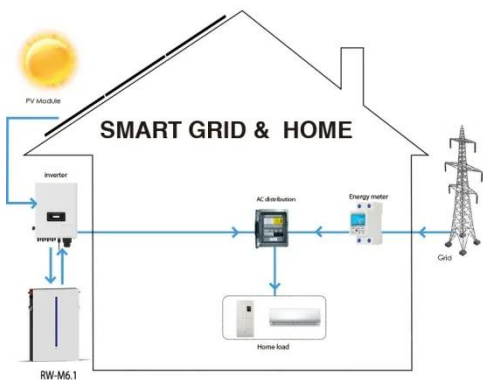

Battery swapping cabinet

Sre power has been focusing on battery swapping stations and battery charging cabinets for many years, serving customers in more than 50 countries and regions around the world to quickly land

...

MACHARGE SWAPPING CABINET SPECIFICATIONS

The Mobile App Makes Station Use Seamless for Drivers Navigate to the nearest station, check battery status in real time, reserve your battery in advance, and report any issues -- all from your mobile ...