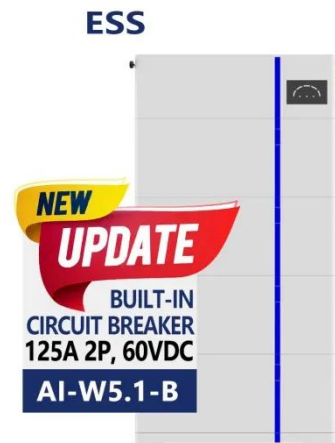

Result: 600mm deep lead-acid battery cabinet for charging piles

This deep cycle lithium battery provides efficient, long-lasting power for your RV. Built-in BMS protects your battery and optimizes charging from solar controllers and converter chargers.