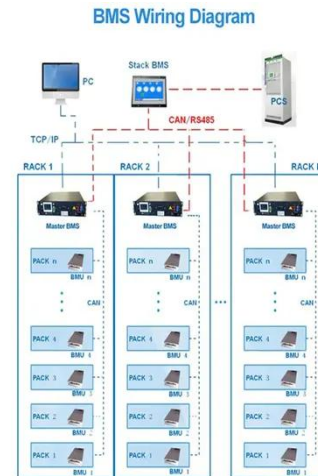

With its spacious 22U capacity and 600mm depth, the Linkbasic Battery Cabinet provides ample room to accommodate your battery setup while allowing for easy access and maintenance.

Hoenergy Power

It has multiple advantages such as safety, reliability, ease of use, and flexible adaptability. It can be widely used in application scenarios such as industrial parks, community business districts, ...