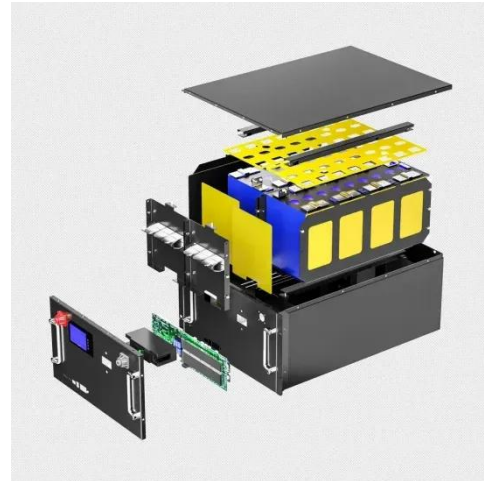

BMS.

Functional and Safety Guide for Battery Management System ...

Although BMS performance requirements largely depend on Battery technologies and Battery System applications, the following non-exhaustive table lists typical BMS performance tests required by ...

Household Battery Recycling

Household battery recycling locations
Lead-acid batteries, or "automotive type batteries," are banned from disposal.
Consumers may bring lead-acid batteries to any Wisconsin retailer that sells these
...

Low Battery warning , Volvo V40 Forums

Battery is easy to do yourself if you're at all handy around a screw driver and a spanner, just remember to reset the