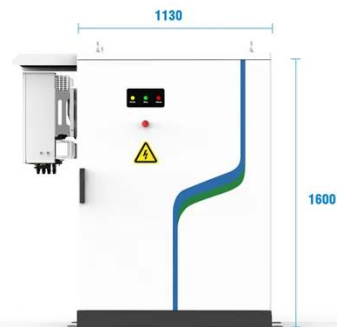

-  PV / DG Application
-  APP Intelligent Control
-  Multi-Unit Parallel Expansion
-  98.8% Max. Efficiency