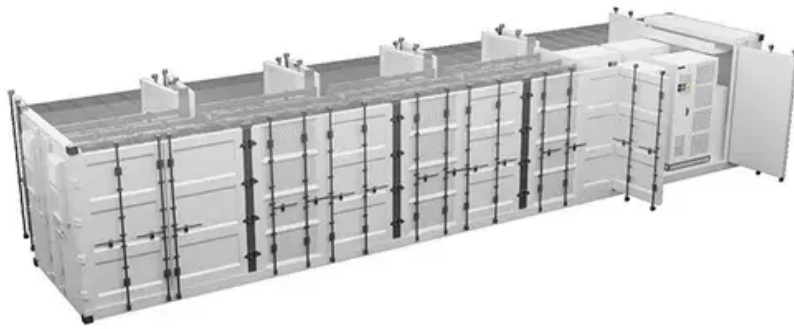

# Battery swapping station uses Australian communication cabinet 220V

## Battery swapping station uses Australian communication cabinet 22

---

### Intelligent battery swapping cabinet- Battery swapping cabinet\_Battery

BITEAN intelligent battery swapping cabinet is designed to solve the slow charging and charging safety problems of low-speed electric vehicle, and solve the transportation capacity problem for people who ...