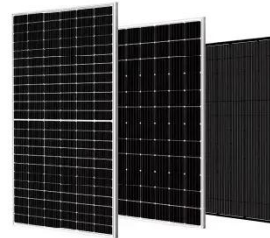

Weatherproof Outdoor Electrical Enclosures , Durable Outdoor ...

Discover AZE Telecom's weatherproof outdoor electrical enclosures and durable outdoor cabinets. Protect your electrical and telecom equipment from harsh environments with our IP-rated, ...

Sustainable and Smart Outdoor Communication Cabinets for 2025

Discover how 2025 outdoor communication cabinets integrate sustainability, IoT, and energy-efficient