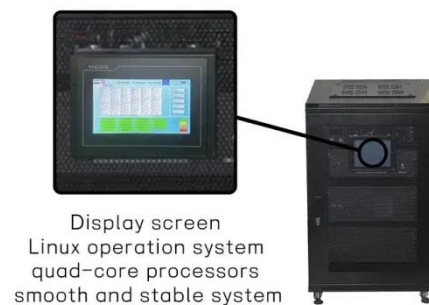

Outdoor Telecommunication Enclosures

Damage-resistant and reliable outdoor enclosures are key for outdoor telecommunication applications from cell tower sites and fiber optic networks to substations. These specialized cabinets house and ...