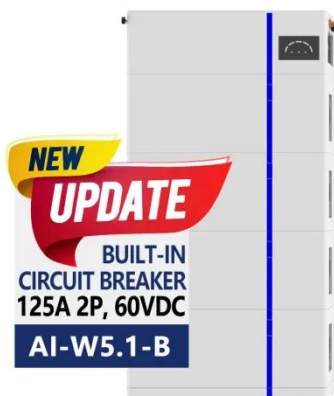

Belgrade outdoor telecom cabinet smart type

Outdoor Telecom Cabinet , Outdoor Telecom Enclosures , Cube Cabinet

Charles Universal Broadband Enclosures (CUBE) are constructed to withstand the elements and provide superior protection for active electronics in all environments.

Telecom System Integration and Outdoor Network ...

Westell offers secure, weather-tight outdoor network enclosures to protect electronic equipment for outdoor telecom networks.

ESS

32U outdoor floor-standing single-compartment cabinet

EPS foam boards are used, featuring low thermal conductivity and high strength. Columns, shelves, L-shaped brackets, lighting fixtures, door magnetic sensors, and installation accessories. The cabinet ...

Outdoor Telecom Cabinets &