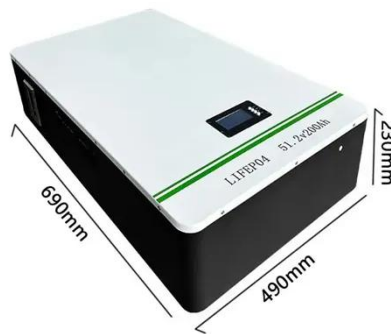

ROYU ORIGINAL MINIATURE CIRCUIT BREAKER

MINIATURE CIRCUIT BREAKERS BRAND: ROYU 4.5 KA WITH ON / OFF STATUS INDICATOR HIGH QUALITY ARC SUPPRESSOR FLAME RETARDANT DUAL SAFETY PROTECTION AVAILABLE IN ...

Royu Electrical Safety Circuit Breaker 15A / 20A / 30A/ 40A/ 60A ...

RSB15 ROYU by Winland Safety Breaker 15A Screw Type Terminal Safety Breaker Bolt on Type 2-Pole Rated Voltage: 220V-240V~50/60Hz Ampere: 15A High