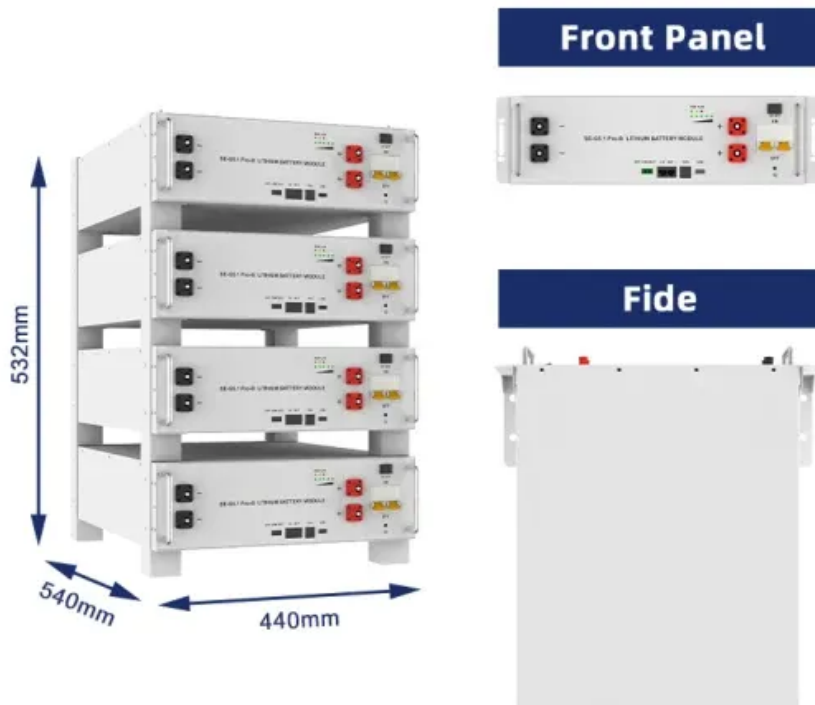

Bridge user outdoor communication cabinet 600mm deep