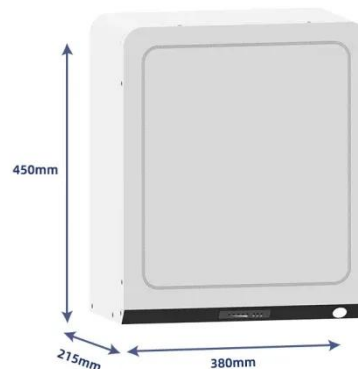

Selecting the Best Inverter Battery Cabinet for Your Energy Needs

The inverter battery cabinet, through its internal circuit design and control mechanism, can smooth the output of electrical energy, reduce fluctuations and interference, and ensure the stable ...