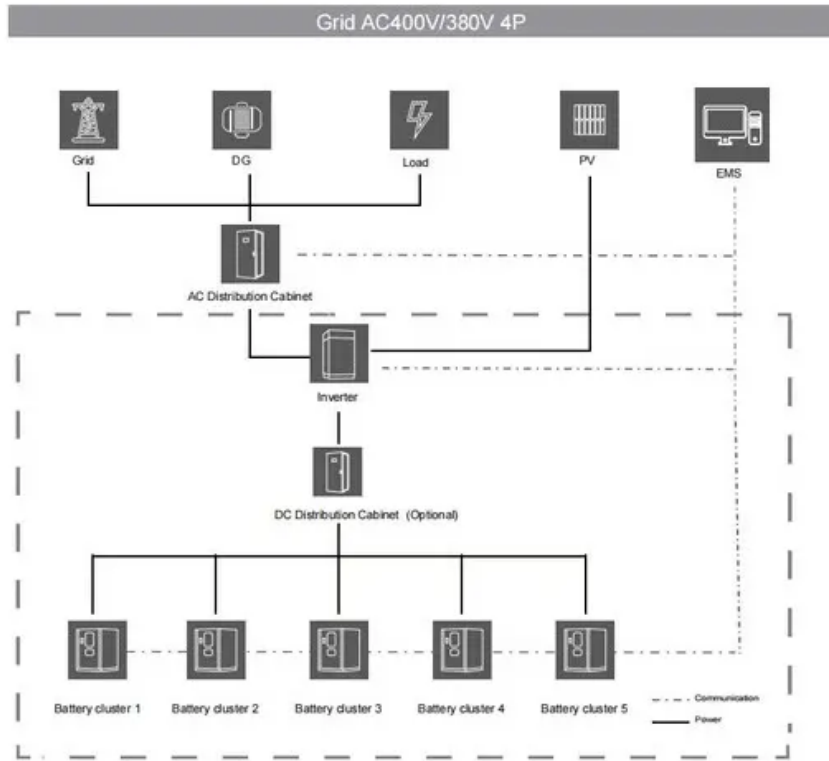

Can 12V5A use a 500W inverter

Can 12V5A use a 500W inverter

What can I run on a 500 watt inverter?

A 500 watt inverter is a popular choice for powering electronic devices and appliances in areas without access to a traditional power grid. But what exactly can be run on a 500 watt inverter? The answer ...

How to Connect a 12 Volt Generator to a 500W Inverter: A Step ...

Properly connecting your 12-volt generator to a 500W inverter creates a versatile power system for mobile and emergency use. Remember to match components carefully and prioritize safety.